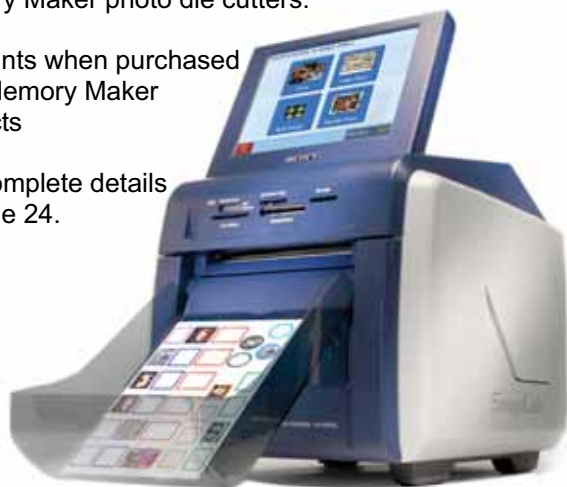

Prepacks

Snap Lab Photo Printer

Complete Memory Maker Photo Center

SLPKG $1899.00

Includes Sony Snap Lab printer, paper with film, memory card, Memory Maker digital template and Memory Maker photo die cutters.

Discounts when purchased With Memory Maker products

See complete details on page 24.